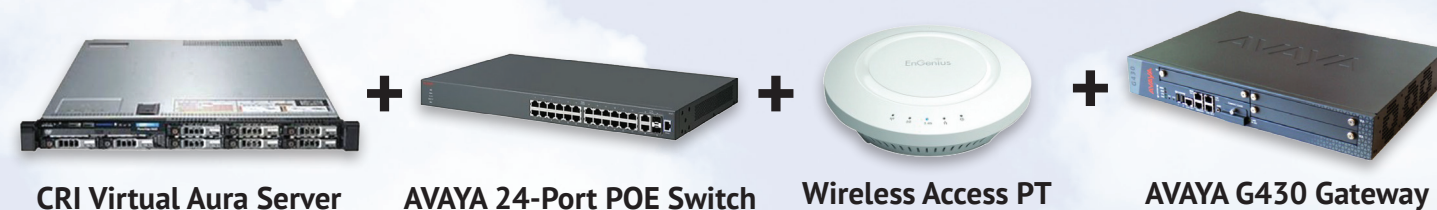

CRI ASK – PREMIER PLUS

Power Strip,
Rails, Etc...

CRI
Assembly